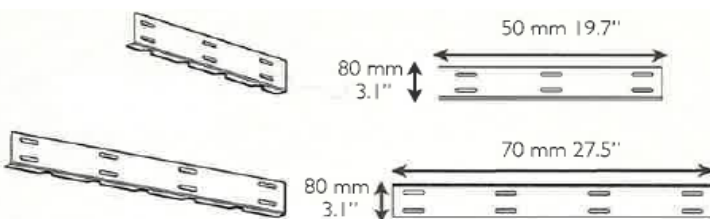

Skywall Frames: The frame height can vary by 2 panel high to 5 panel high and can be combined to reach a variety of heights

Model	MRSP
Sky2 - B,G,S, W or C (letter denotes color of extrusion)	\$199.00
Sky3 - B,G,S, W or C	\$249.00
Sky4 - B,G,S, W or C	\$299.00
Sky5 - B,G,S, W or C	\$349.00

Stock Finishes are **Black**, **Graphite**, **Silver** and **White** and **Custom** finish available.

Skywall End Extrusion: single unit required to complete the frame system in matching height

Model	MRSP
Sky1S2 or B,G,W or C (letter denotes color of extrusion)	\$99.00
Sky1S3 - B,G, W or C	\$109.00
Sky1S4 - B,G, W or C	\$159.00
Sky1S5 - B,G, W or C	\$199.00

Stocked panels are 15.875" square panels in either real wood veneers noted or White vinyl veneer. Metal also stocked

Custom Finish panels can be almost any finish, real wood, fabric, vinyl wraps, metal

Custom Size panels could be continuous length panels in 2 to 5 high sizes

Skywall Ledger Support: required for mounting the Skywall system to the wall

Model	MRSP
SKYLS-B	\$45.00
SKYL-B	\$50.00

Available in single and double wide widths. Double wide width is required for every 2 panel or 2 expansion kits wide