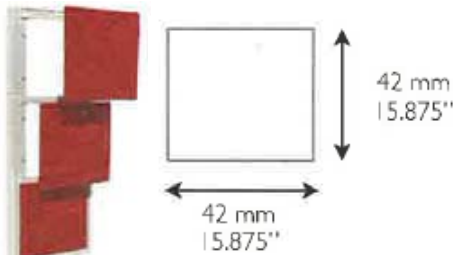

Skywall Panels: Customize the look of the Skywall with the panels.

Model	MRSP
SkyP - M, C, WA Maple, Cherry or Walnut real wood veneer	$59.00
SkyP-mel melamine colored veneers	$69.00
SkyP-CU Custom finish	call for pricing quote

Stocked panels are 15.875" square panels in either real wood veneers noted or White vinyl veneer. Metal also stocked

Custom Finish panels can be almost any finish, real wood, fabric, vinyl wraps, metal

Custom Size panels could be continuous length panels in 2 to 5 high sizes