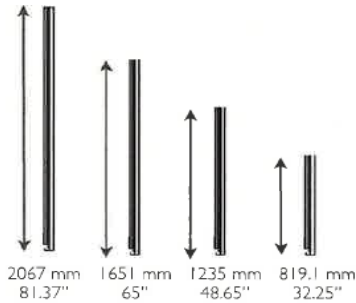

Skywall Frames: The frame height can vary by 2 panel high to 5 panel high and can be combined to reach a variety of heights

Model	MRSP
Sky2 - B,G,S, W or C (letter denotes color of extrusion)	\$199.00
Sky3 - B,G,S, W or C	\$249.00
Sky4 - B,G,S, W or C	\$299.00
Sky5 - B,G,S, W or C	\$349.00

Stock Finishes are **Black**, **Graphite**, **Silver** and **White** and **Custom** finish available.

Skywall End Extrusion: single unit required to complete the frame system in matching height

Model	MRSP
Sky1S2 or B,G,W or C (letter denotes color of extrusion)	\$99.00
Sky1S3 - B,G, W or C	\$109.00
Sky1S4 - B,G, W or C	\$159.00
Sky1S5 - B,G, W or C	\$199.00

Stocked panels are 15.875" square panels in either real wood veneers noted or White vinyl veneer. Metal also stocked

Custom Finish panels can be almost any finish, real wood, fabric, vinyl wraps, metal