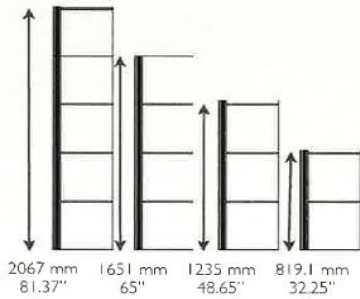

Skywall Frames: The frame height can vary by 2 panel high to 5 panel high and can be combined to reach a variety of heights

Model	MRSP
Sky2 - B,G,S, W or C (letter denotes color of extrusion)	\$199.00
Sky3 - B,G,S, W or C	\$249.00
Sky4 - B,G,S, W or C	\$299.00
Sky5 - B,G,S, W or C	\$349.00

Stock Finishes are **Black**, **Graphite**, **Silver** and **White** and **Custom** finish available.

Skywall End Extrusion: single unit required to complete the frame system in matching height

Model	MRSP
Sky1S2 or B,G,W or C (letter denotes color of extrusion)	\$99.00
Sky1S3 - B,G, W or C	\$109.00
Sky1S4 - B,G, W or C	\$159.00
Sky1S5 - B,G, W or C	\$199.00

Stocked panels are 15.875" square panels in either real wood veneers noted or White vinyl veneer. Metal also stocked

Custom Finish panels can be almost any finish, real wood, fabric, vinyl wraps, metal